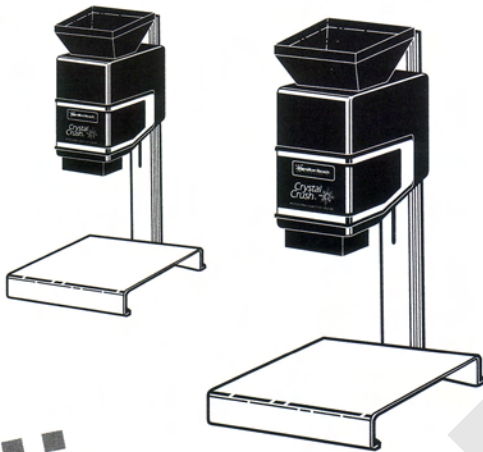

## ICE CRUSHER

**D**esigned to meet even the most demanding ice crushing needs of restaurants, bars or institutions, the model 94500 Crystal Crush delivers smooth, fast and dependable performance. A removable ice hopper functions as an auto shutoff feature for safe operation. Equipped with a quiet shaded pole gear motor, the model 94500 provides consistent reliable power, especially crucial during peak work hours. Equipped with a 3-prong grounded cord set, the Crystal Crush also features an adjustable height, making it the perfect size for any work area. The 94500 Crystal Crush is just another reason why Hamilton Beach is the quality leader in commercial appliances. Two Year Warranty.

### FEATURES

- Adjustable Height.
- Removable Ice Hopper With Safety Interlock.
- Heavy-duty 3-prong Grounded Cord Set.
- Quiet, Shaded Pole Gear Motor.
- Heavy-duty Steel and Aluminum Base and Support.